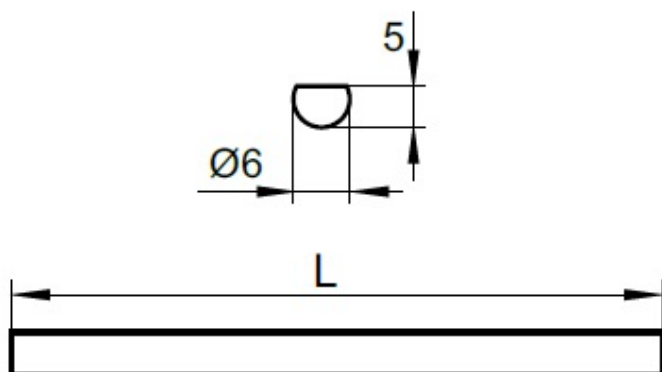

PRODUCT SHEET

Description:

Locking Bar $\varnothing 6\text{mm} \times 1000\text{mm}$, Steel, Brass Plated

Item number:

14.05.723-2

Units	Box	Carton	HS Code	Barcode
Pcs.		50	8301600090	 5704866044028

# 14.05.720	1000 mm Nickel Plated
# 14.05.723	1000 mm Brass Plated
# 14.05.724	1000 mm Bronze Plated
# 14.05.725	1200 mm Nickel Plated
# 14.05.729	1500 mm Nickel Plated
# 14.05.730	1500 mm Bronze Plated
# 14.05.735	2000 mm Nickel Plated